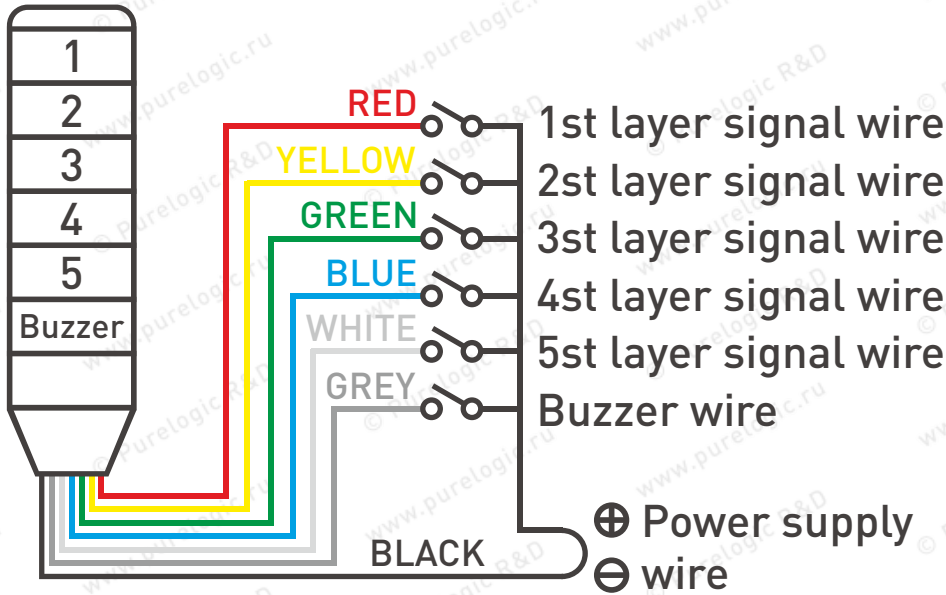

Wiring diagram

LTA-T/TJ Light/Light with sound (DC)

LTA-T/J Light/Light with sound (AC)

LTA-W/WJ With flash/with flash and sound (AC/DC)

Notes: AC power supply wire is black dual-combine wire.
DC power supply wire is red/black dual-combine wire.