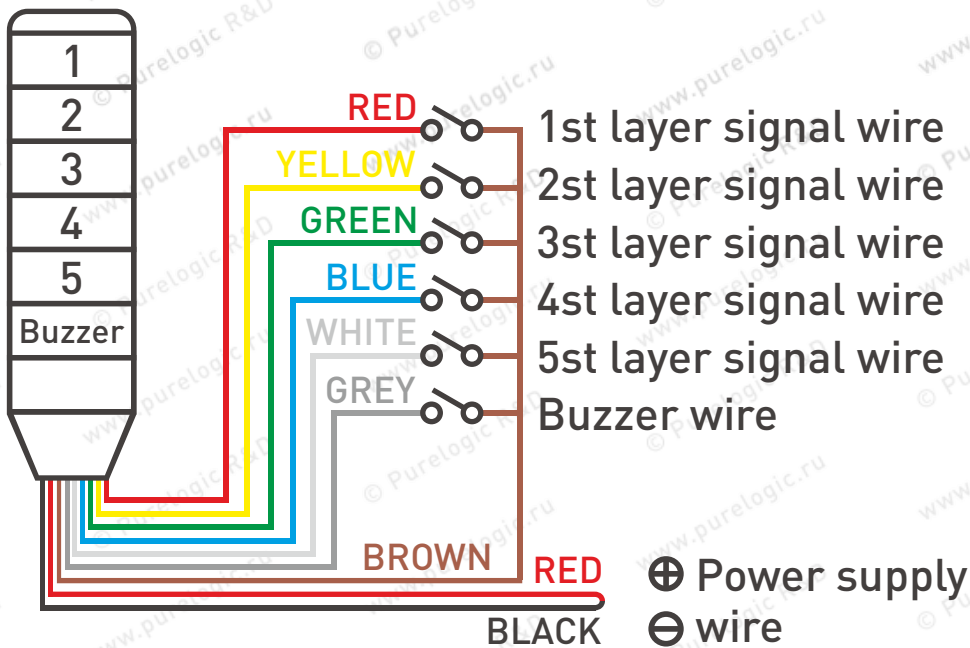

Wiring diagram

LTA-T/TJ Light/Light with sound (DC)

LTA-T/J Light/Light with sound (AC)

LTA-W/WJ With flash/with flash and sound (AC/DC)

Notes: AC power supply wire is black dual-combine wire.
DC power supply wire is red/black dual-combine wire.